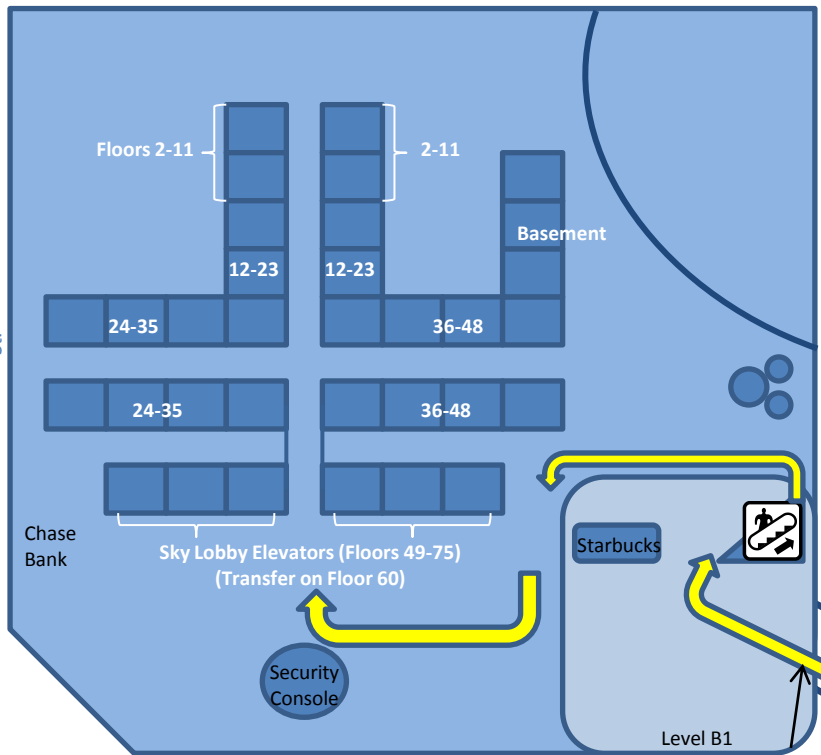

Texas Ave

600 Travis

1. For Floors 49 – 75, take Sky Lobby elevator to Floor 60
2. Exit elevator and turn corner away from sky view. Follow signs to access transfer elevators for floors 49 – 59, 61 – 65, or 66 – 74.

601 Travis

1. Garage entrances (3) – Garage can be accessed from Travis St., Texas Ave., or Capitol St.
2. Take parking garage elevators (located on south side of garage- Capitol St. side) to lobby level
3. From lobby level, turn right and take the escalators down to mall level
4. Take a sharp right and continue through tunnel to Chase Tower (600 Travis)
5. When you are facing Starbucks, take the escalators on your right up to the lobby
6. At the top of the escalators, turn left and go around the corner to access the Sky Lobby elevators for Floors 49 – 75.

Capitol St.

Milam St.

Travis St.

Main St.