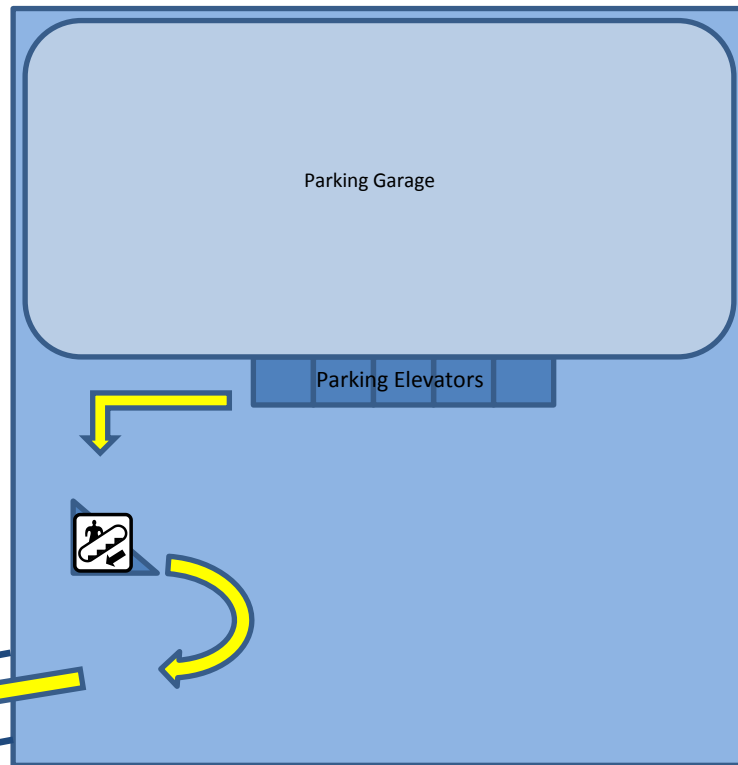

Texas Ave

600 Travis

1. For Floors 49 – 75, take Sky Lobby elevator to Floor 60
2. Exit elevator and turn corner away from sky view. Follow signs to access transfer elevators for floors 49 – 59, 61 – 65, or 66 – 74.

601 Travis

1. Garage entrances (3) – Garage can be accessed from Travis St., Texas Ave., or Capitol St.
2. Take parking garage elevators (located on south side of garage- Capitol St. side) to lobby level
3. From lobby level, turn right and take the escalators down to mall level
4. Take a sharp right and continue through tunnel to Chase Tower (600 Travis)
5. When you are facing Starbucks, take the escalators on your right up to the lobby
6. At the top of the escalators, turn left and go around the corner to access the Sky Lobby elevators for Floors 49 – 75.